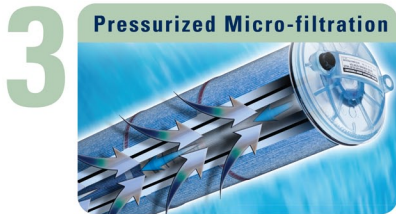

The World's Easiest Hot Tub to Maintain.

The Self-Cleaning System cleanses 100% of the water every 15 minutes, that's an incredible 8 times in 2 hours!