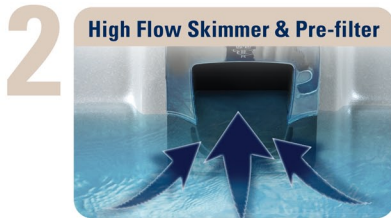

# Hydropool's Exclusive Self-Cleaning Technology.

The World's Easiest Hot Tub to Maintain.

The Self-Cleaning System cleanses 100% of the water every 15 minutes, that's an incredible 8 times in 2 hours!

**Did you know...**

With the Quick Drain System there is no Shop-Vac or Sump pump needed.

The system also pumps the hot tub water out at distance or any grade. Saves time and the hassle associated with hot tub maintenance.

**Did you know...**

The design of our seating and the strategically placed jets create a continuous flow of water pushing all floating debris towards the high flow skimmer, boosting the efficiency of our self-cleaning system.