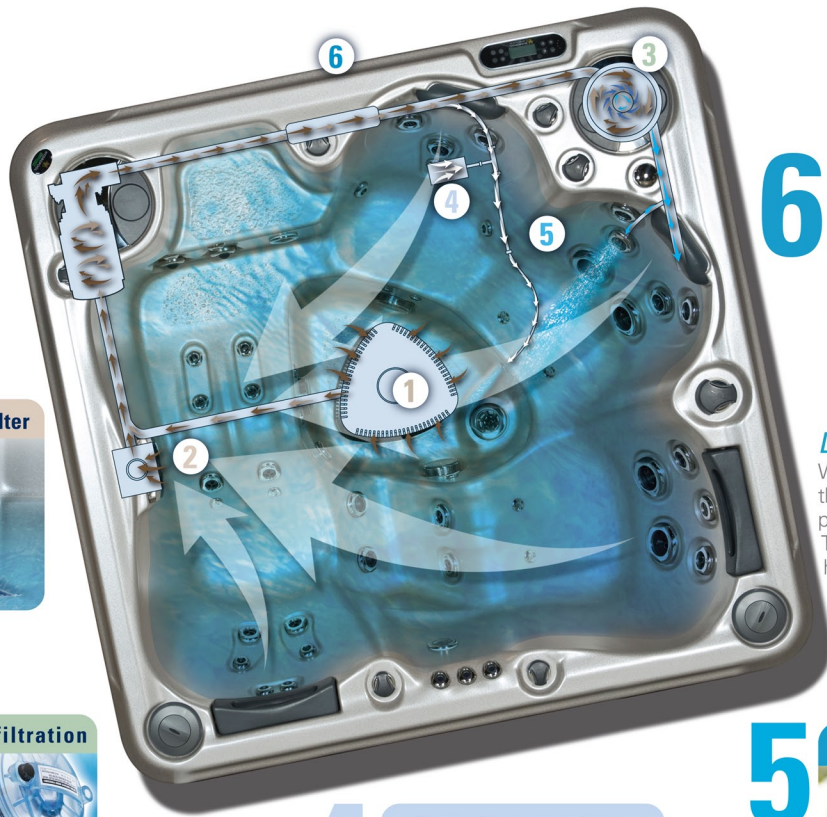

# Hydropool's Exclusive Self-Cleaning Technology.

The World's Easiest Hot Tub to Maintain.

The Self-Cleaning System cleanses 100% of the water every 15 minutes, that's an incredible 8 times in 2 hours!

**Did you know...**

With the Quick Drain System there is no Shop-Vac or Sump pump needed.

The system also pumps the hot tub water out at distance or any grade. Saves time and the hassle associated with hot tub maintenance.

**Did you know...**

The design of our seating and the strategically placed jets create a continuous flow of water pushing all floating debris towards the high flow skimmer, boosting the efficiency of our self-cleaning system.